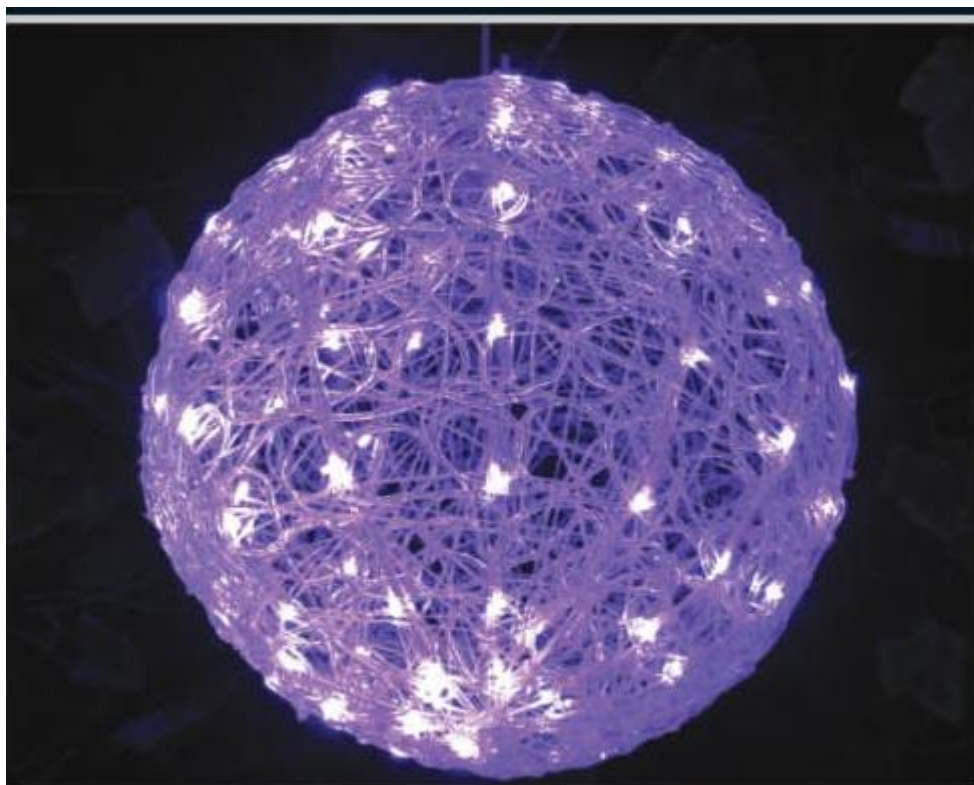

Solar motif lights can lift your outdoor decoration no matter for party or holidays. Here are part of our products.

CHLA-063
Size:42x13x40cm

CHLA-062
Size:39x16x65cm

CHLA-061
Size:51x17x72cm

CHLA-060 Size:Φ20/30/50cm